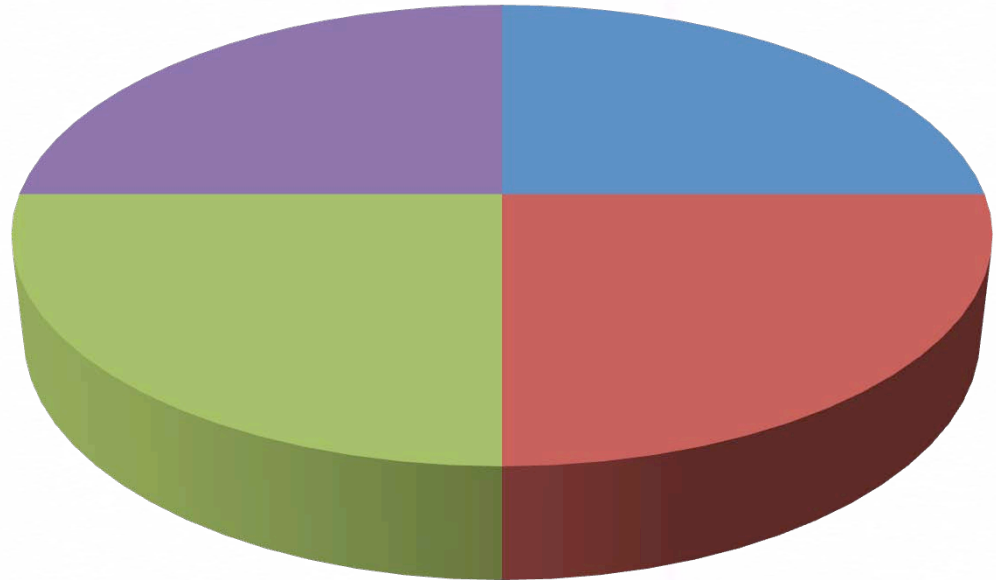

FLEXIBILITY

INNOVATIVENESS

**R
E
S
E
R
V
A
T
I
O
N**

Travel
Special Events
Airport
Business